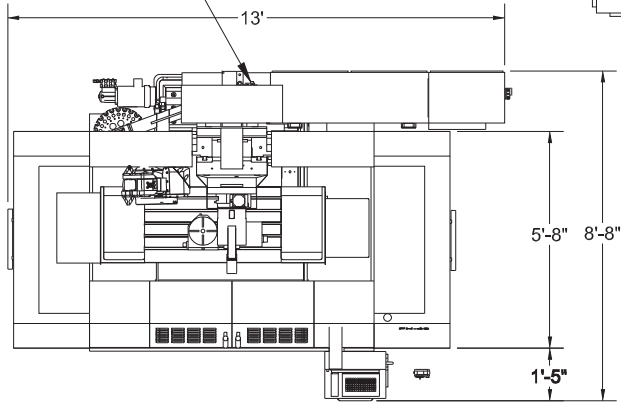

13 SCFM 90 PSI AIR REQUIRED
IN THIS LOCATION FOR SYSTEM

FH-40/6ARTC
BEAUMONT EDM MACHINE

POWER DROP
240V / 65 AMP. PRIMARY
IN THIS LOCATION