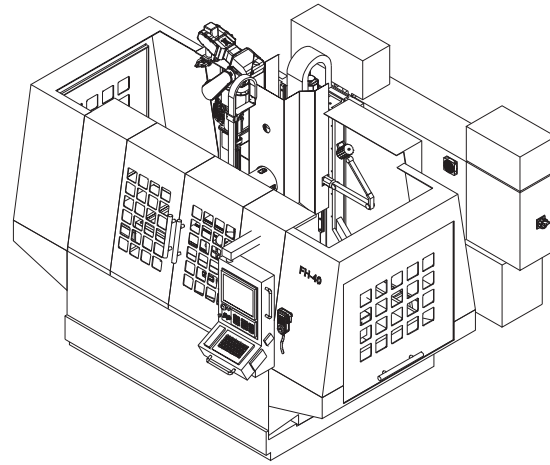

13 SCFM 90 PSI AIR REQUIRED
IN THIS LOCATION FOR SYSTEM

FH-40/6ARTC
BEAUMONT EDM MACHINE

POWER DROP
240V / 65 AMP. PRIMARY
IN THIS LOCATION