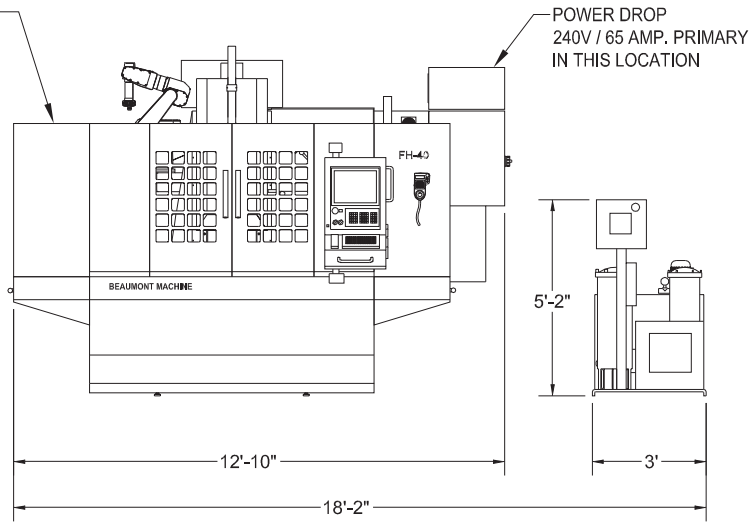

13 SCFM 90 PSI AIR REQUIRED
IN THIS LOCATION FOR SYSTEM

FH-40/6ARTC
BEAUMONT EDM MACHINE

POWER DROP
240V / 65 AMP. PRIMARY
IN THIS LOCATION